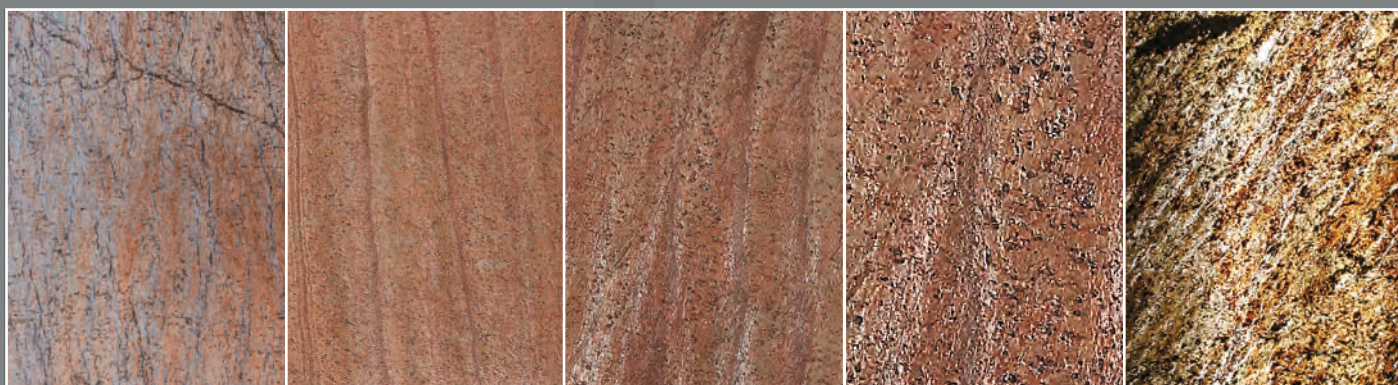

COBRE

MYCA
GLIMMERSCHIEFER

Examples of structure: Sheet 122 x 61 | Strukturbeispiele: Blatt 122 x 61

Detail

Translucent

Examples on site | Beispiele auf Seite: 21, 22