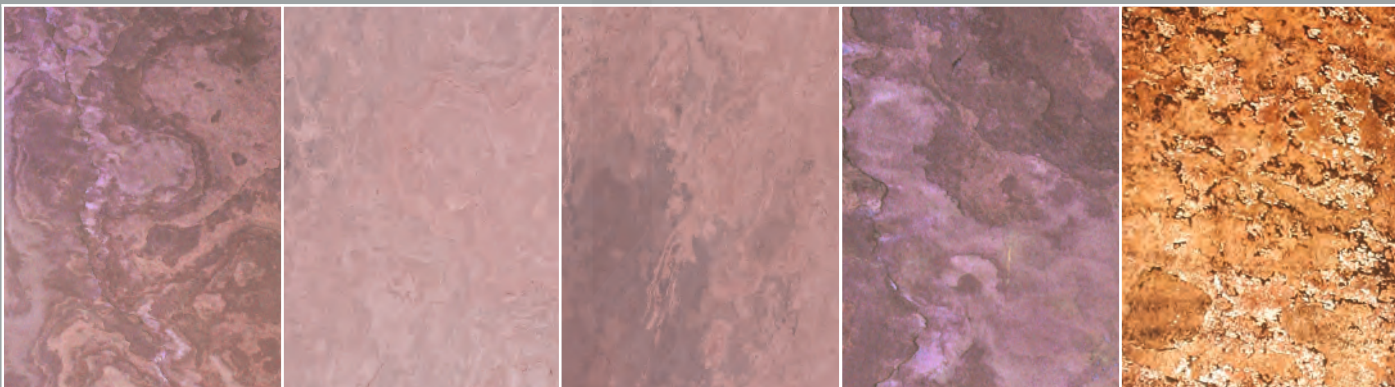

TERRA ROSSO

SLATE
BUNTSCHIEFER

Examples of structure: Sheet 122 x 61 | Strukturbeispiele: Blatt 122 x 61

Detail

Translucent