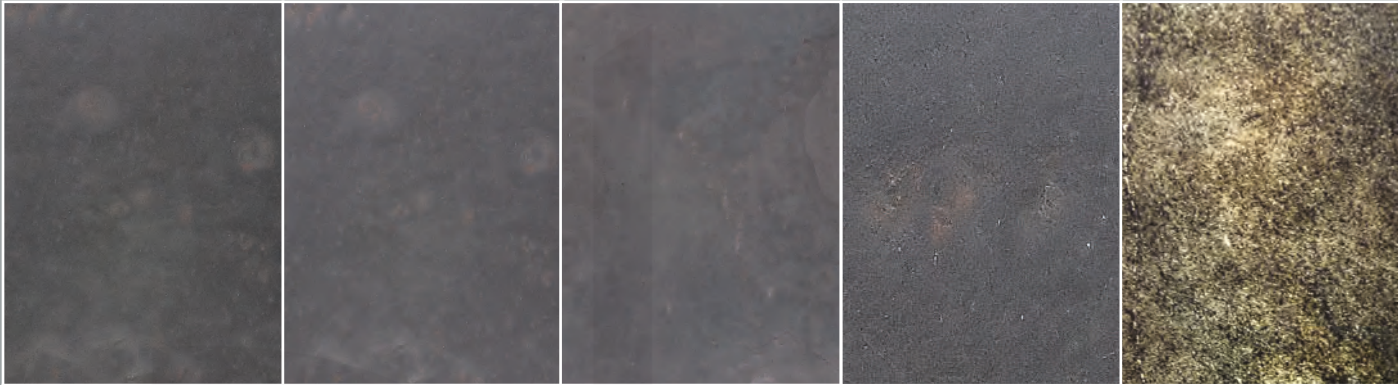

Examples of structure: Sheet 122 x 61 | Strukturbeispiele: Blatt 122 x 61

Detail

Translucent