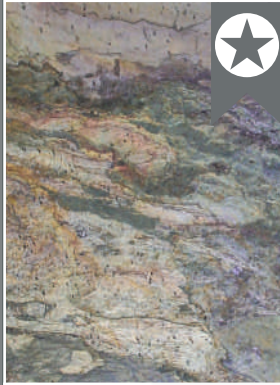

Please note that *Slate-Lite* is a natural stone product. Variations in colors and patterns are therefore no deficit but a sign of quality of the natural stone surface.

Bitte beachten Sie, dass es sich bei *Slate-Lite* um ein Natursteinprodukt handelt. Abweichungen in Farbe und Muster sowie Unebenheiten im Stein sind kein Mangel, sondern Qualitätsmerkmal der echten Steinoberfläche.

BURNING FOREST

Examples on site | Beispiele auf Seite: 13, 20, 25

MYCA
GLIMMERSCHIEFER

Examples of structure: Sheet 122 x 61 | Strukturbeispiele: Blatt 122 x 61

Detail

Translucent