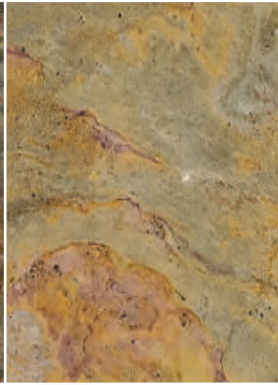

Please note that *Slate-Lite* is a natural stone product. Variations in colors and patterns are therefore no deficit but a sign of quality of the natural stone surface.

Bitte beachten Sie, dass es sich bei *Slate-Lite* um ein Natursteinprodukt handelt. Abweichungen in Farbe und Muster sowie Unebenheiten im Stein sind kein Mangel, sondern Qualitätsmerkmal der echten Steinoberfläche.

BURNING FOREST

Examples on site | Beispiele auf Seite: 13, 20, 25

MYCA
GLIMMERSCHIEFER

Examples of structure: Sheet 122 x 61 | Strukturbeispiele: Blatt 122 x 61

Detail

Translucent