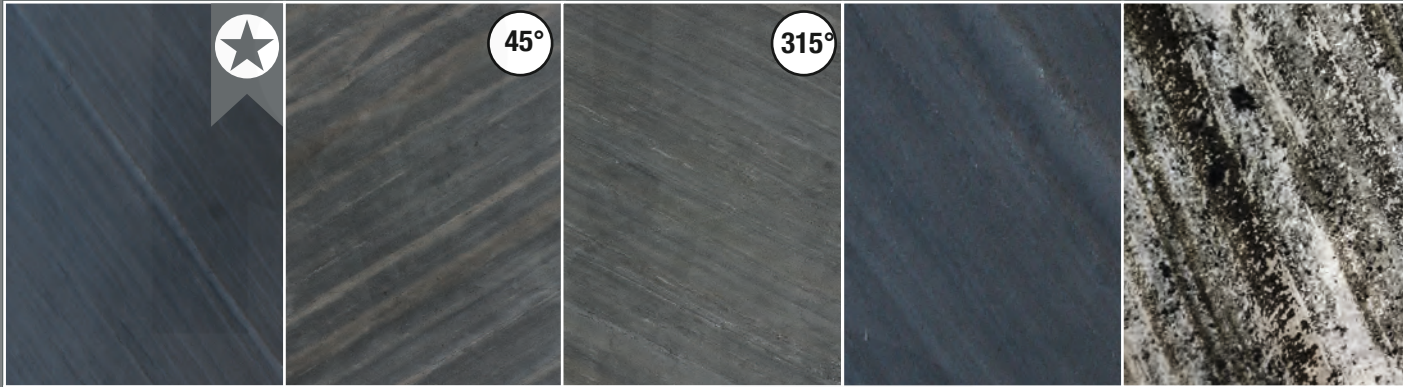

Examples of structure: Sheet 122 x 61 | Strukturbeispiele: Blatt 122 x 61

Detail

Translucent