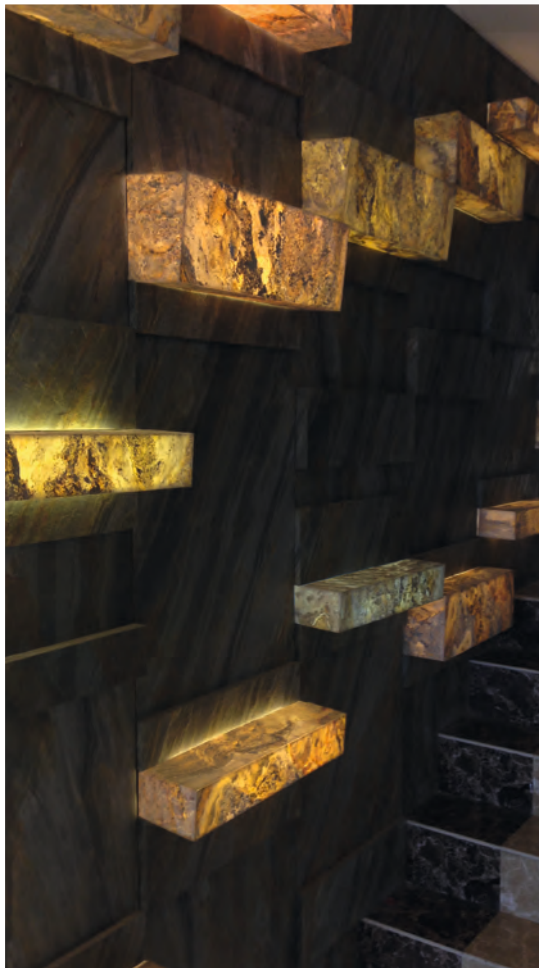

FALLING LEAVES