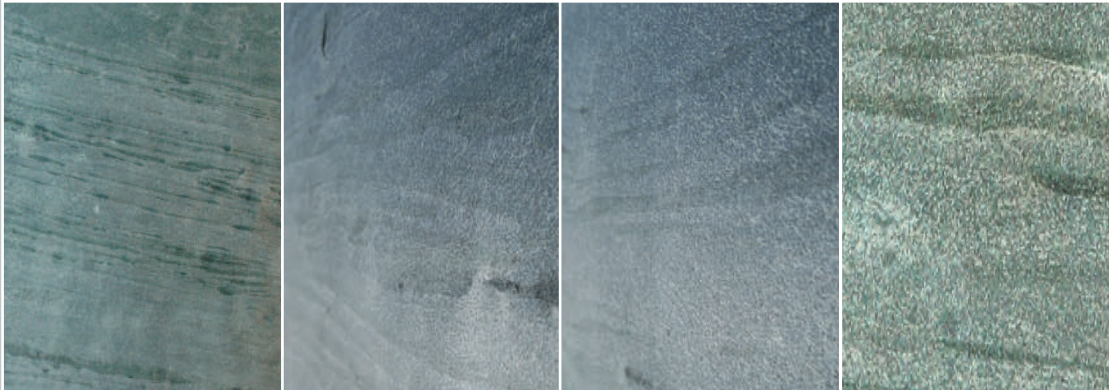

Examples of structure: Sheet 122 x 61 | Strukturbeispiele: Blatt 122 x 61

Detail

*Translucent material
right now not available.
Please note that the
limestones are not
suitable for wet areas.*

*Translucent derzeit
nicht erhältlich.
Bitte beachten Sie,
dass die Kalksteine
nicht für Nassbereiche
geeignet sind.*